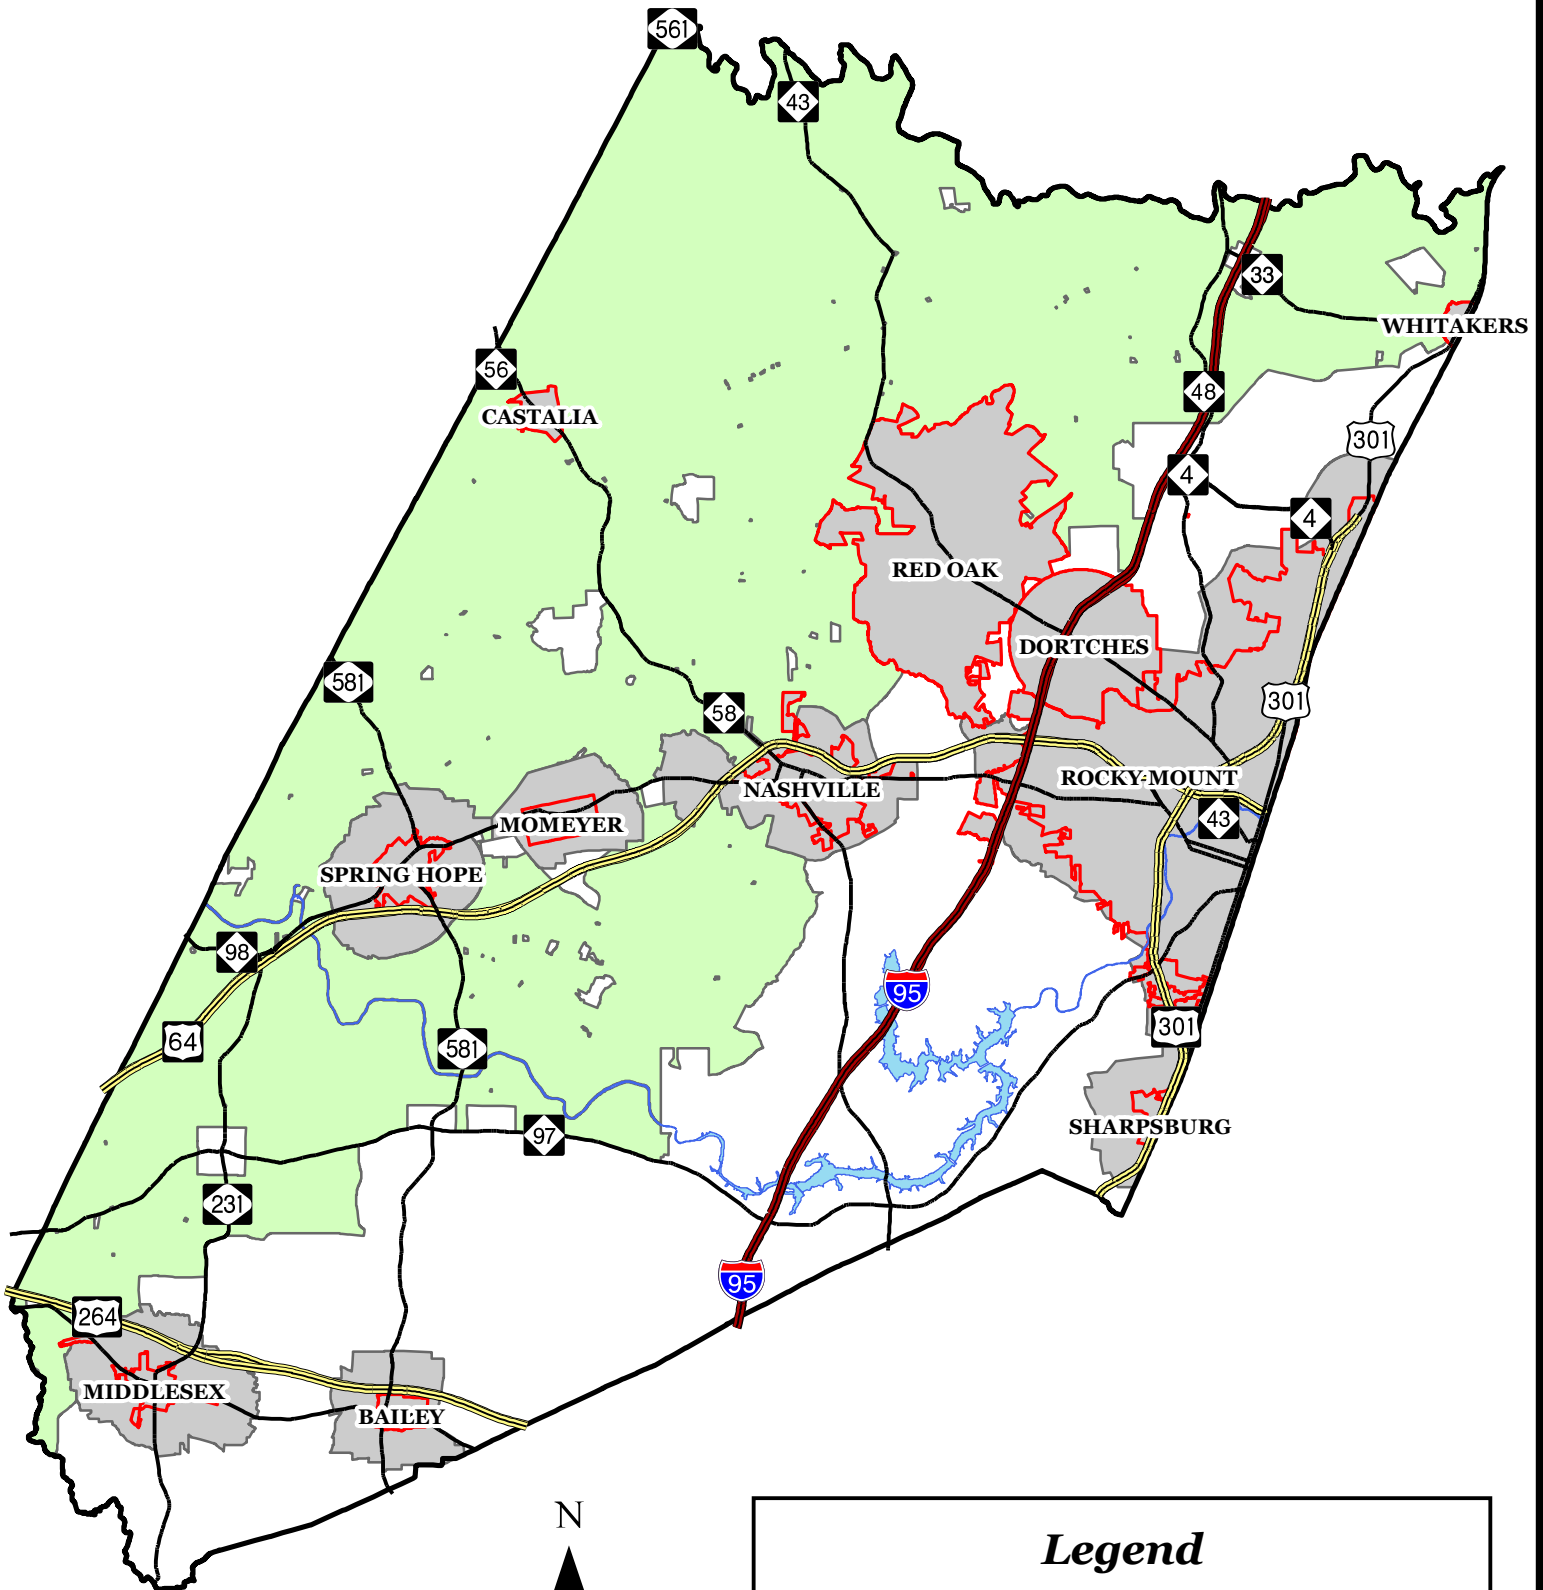

NASH COUNTY

Permitted Locations for New Single-Wide Manufactured Homes

N
1 inch = 4 miles

Legend

- A1 Zone (New Single-Wides Permitted)
- City Limits / ETJs